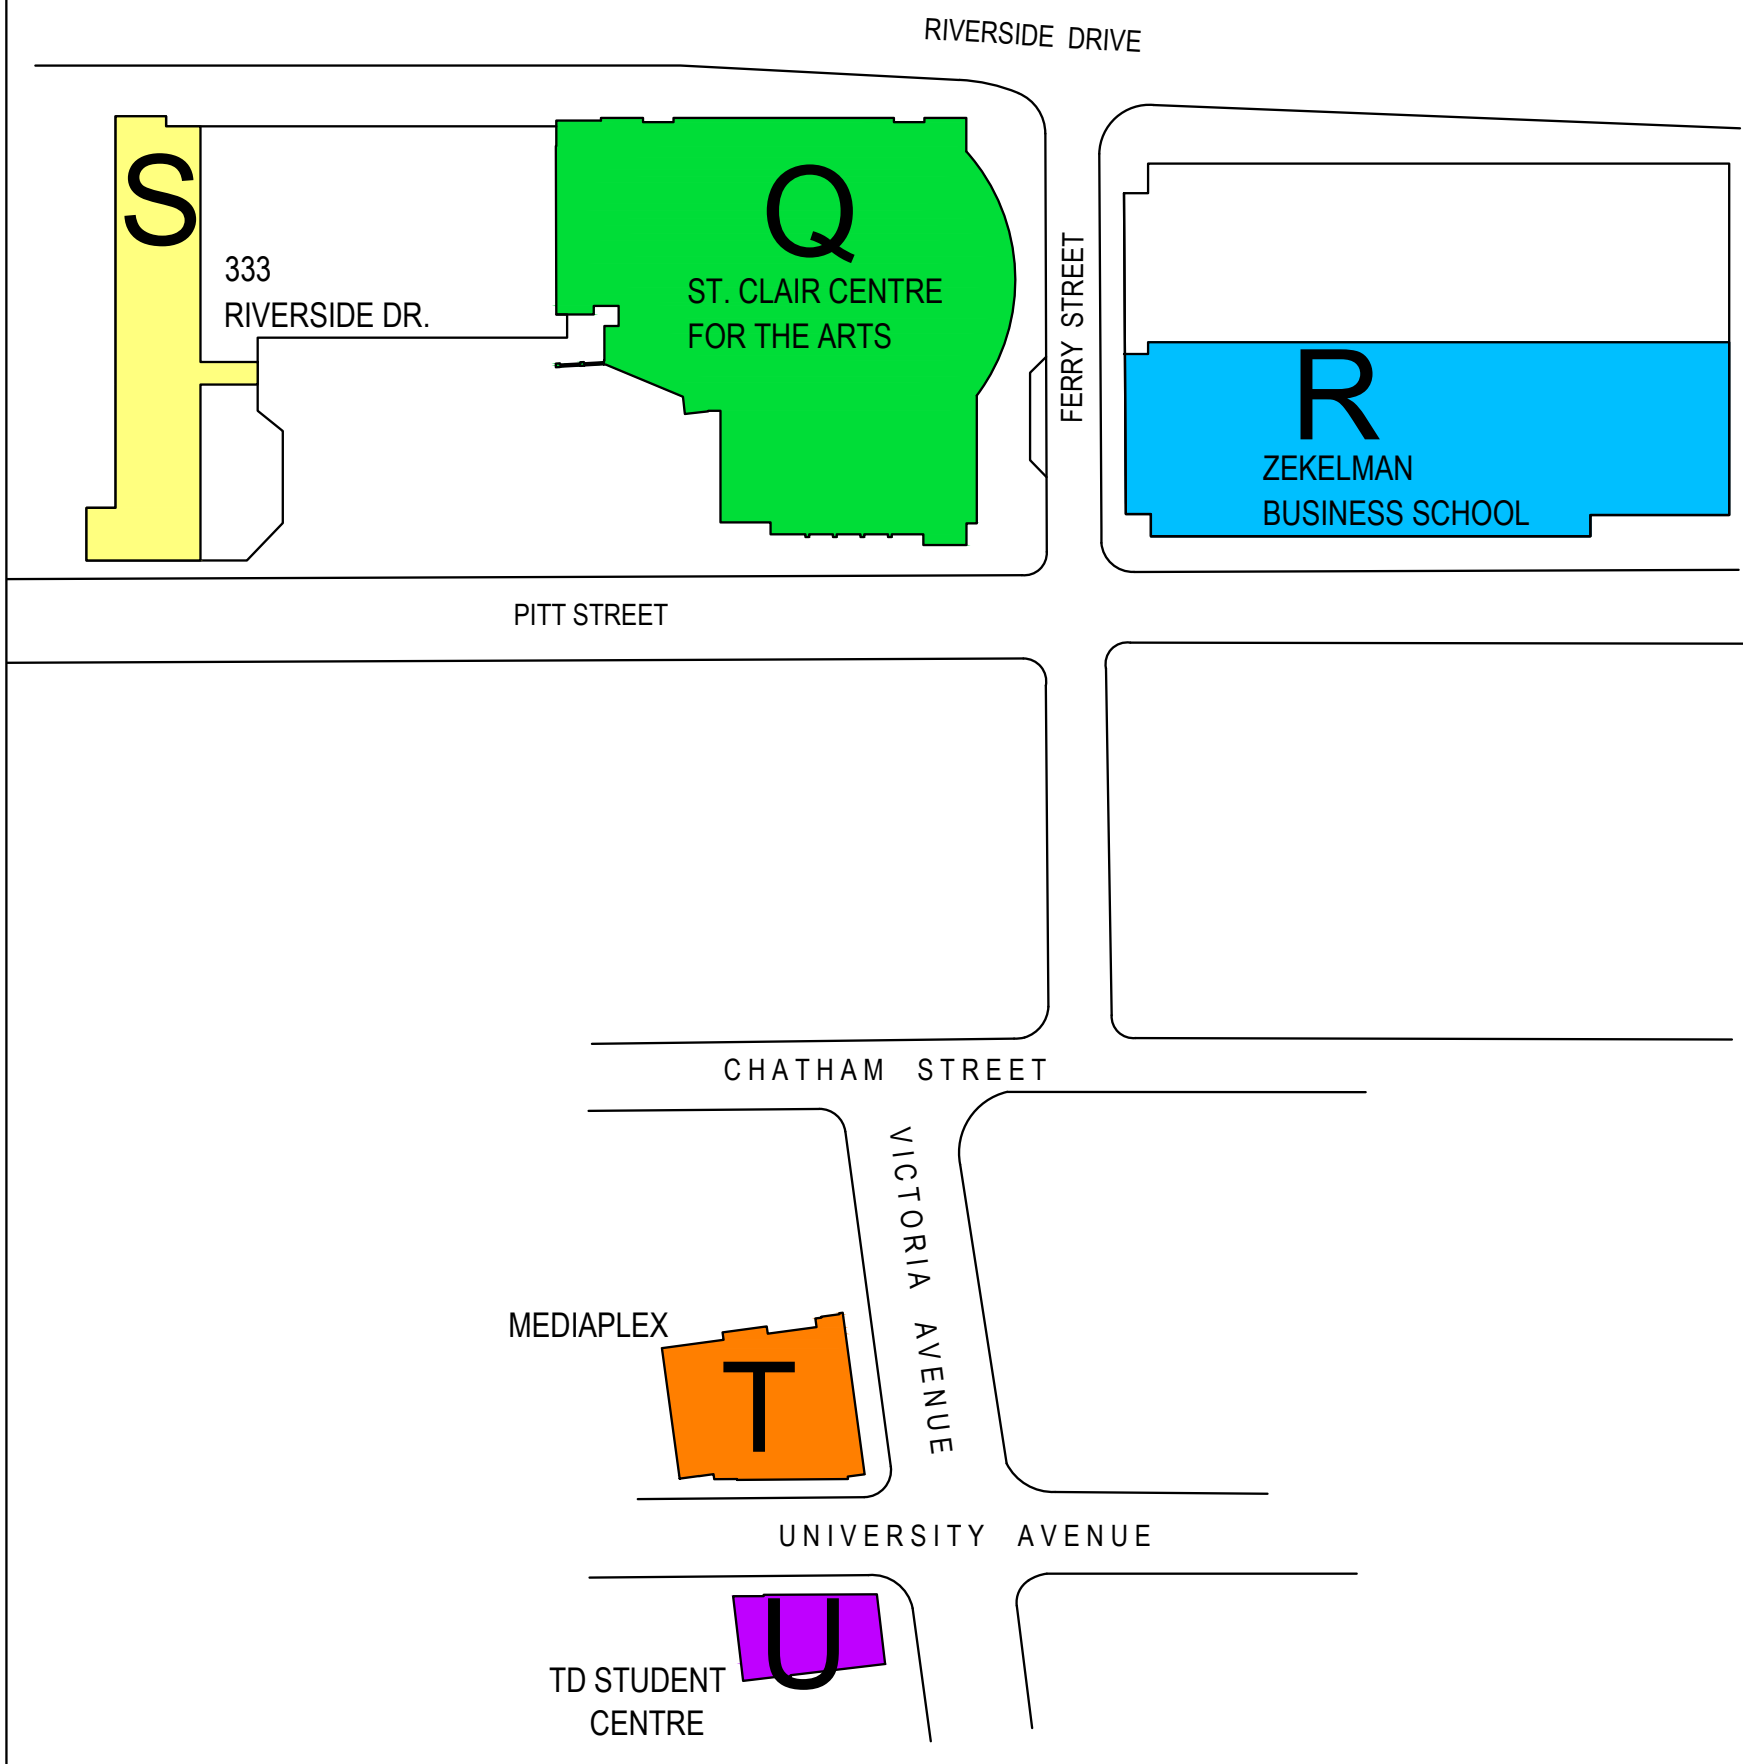

LEGEND

	Q BLINDING - ST. CLAIR CENTRE FOR THE ARTS
	R BUILDING - ZEKELMAN BUSINESS SCHOOL
	S BUILDING - 333 RIVERSIDE
	T BUILDING - MEDIAPLEX
	U BUILDING - TD STUDENT CENTRE

ST. CLAIR
 COLLEGE
 2000 TALBOT RD. W.
 WINDSOR, ON . N9A 6S4
 (519) 972-2727
 FACILITIES MANAGEMENT DIVISION
 CONSTRUCTION & ENGINEERING SERVICES

FILE NAME:	
DRAWN BY:	J.C./C.S
CHECKED BY:	-
DATE:	2023-05-02
SCALE:	N.T.S.

NOTE: ALL UNDERGROUND SERVICES ARE APPROXIMATE AND SHOULD BE VERIFIED BY CONTRACTORS PRIOR TO EXCAVATION.