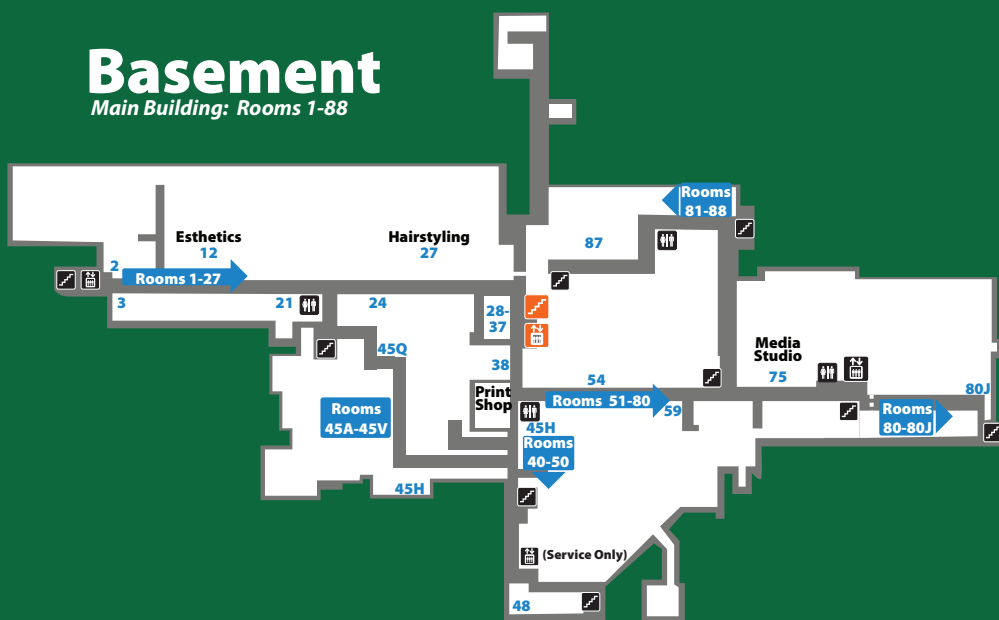

# Second Floor

Main Building: Rooms 200-283  
FCEM: Rooms 2000-2026

# First Floor

Main Building: Rooms 100-192  
FCEM: Rooms 1000-1051

# Basement

Main Building: Rooms 1-88

## Legend

- Medical Centre
- Main Stairs & Elevator that Reach the 4th Floor
- Bathrooms
- Food Service
- Parking/Security Counter
- Entrance/Exit
- Stairs
- Elevator
- Griff's Cavern
- Study Areas
- ATM