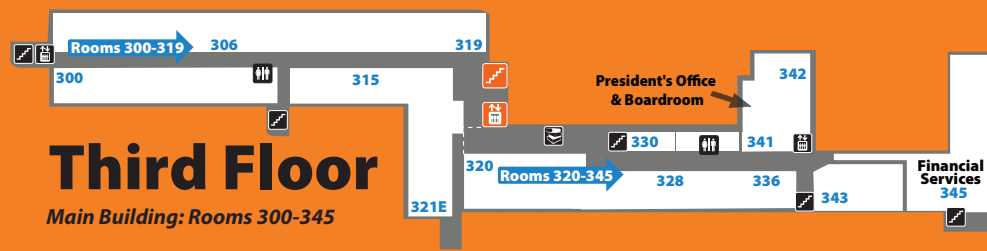

# Fourth Floor

Main Building: Rooms 400-419

# Second Floor

Main Building: Rooms 200-283  
FCEM: Rooms 2000-2026

## Legend

- Medical Centre
- Main Stairs & Elevator that Reach the 4th Floor
- Bathrooms
- Food Service
- Parking/Security Counter
- Entrance/Exit
- Stairs
- Elevator
- Griff's Cavern
- Study Areas
- ATM